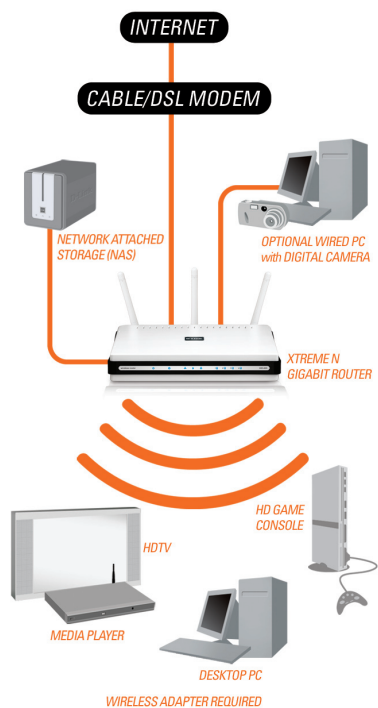

WHAT THIS PRODUCT DOES

Create a wireless network to share high-speed Internet access with computers, game consoles, or media players from greater distances in your home or office.

XTREME N™ ROUTER BENEFITS

- + Intelligent Wireless Prioritization Technology
- + Xtreme N technology allows for farther home coverage¹
- + Secure your wireless network using advanced WEP, WPA™, or WPA2™ encryption
- + Easy to get started with D-Link's new Quick Router Setup Wizard
- + Supports Good Neighbor Policy – will not interfere with other wireless networks
- + Backward compatible with 802.11g and 802.11b devices including -game consoles and digital media players

YOUR NETWORK SETUP

STANDARDS

- + IEEE 802.11n (draft)
- + IEEE 802.11g
- + IEEE 802.11b
- + IEEE 802.3
- + IEEE 802.3u
- + IEEE 802.3ab

DEVICE INTERFACES

- + 802.11n (draft) Wireless LAN
- + 10/100/1000BASE-T Gigabit WAN port
- + 4 10/100/1000BASE-T Gigabit LAN ports
- + USB 2.0 port

ANTENNA TYPE

3 external 2dBi RP-SMA dipole antennas

SECURITY

- + 64/128-bit WEP
- + WPA & WPA2 (Wi-Fi Protected Access)

ADVANCED FIREWALL FEATURES

- + Network Address Translation (NAT)
- + Stateful Packet Inspection (SPI)
- + VPN Pass-Through/Multi-Sessions PPTP/L2TP/IPSec

QoS

- + QoS Engine for prioritizing traffic
- + WISH Stream Engine

DEVICE MANAGEMENT

- + UPnP support
- + DDNS support
- + Integrated Wireless Security Wizard
- + Windows Connect Now (WCN) support
- + Web-Based management using Internet Explorer v6 or later; Mozilla Firefox v2.0 or later; or other Java-Enabled browsers
- + Automatic firmware update notification
- + E-Mail notification for triggered events

* HD and multifunction equipment can only be accessed by a single user at a time

¹ Maximum wireless signal rate derived from IEEE standard 802.11g and draft 802.11n specifications. Actual data throughput will vary. Network conditions and environmental factors, including volume of network traffic, buildings materials and construction, and network overhead, lower actual data throughput rate. Environmental factors will adversely affect wireless signal range. Wireless range and speed rates are D-Link relative performance measurements based on the wireless range and speed rates of a standard Wireless G product from D-Link. Maximum throughput based on D-Link draft 802.11n devices.

² Computer must adhere to Microsoft's recommended System Requirements.

³ The software included with this product is not Mac-compatible.

This product is based on IEEE draft 802.11n specifications and is not guaranteed to be forward compatible with future versions of IEEE 802.11n specifications. Compatibility with draft 802.11n devices from other manufacturers is not guaranteed. All references to speed and range are for comparison purposes only. Product specifications, size and shape are subject to change without notice, and actual product appearance may differ from that depicted herein.

TECHNICAL SPECIFICATIONS

SharePort™ FUNCTION SUPPORT

- Allows connection of external hard drive or multifunction printer to USB port
- Allows sharing of HD space, printing and scanning functions*

CERTIFICATIONS

- + FCC Class B
- + CE
- + IC
- + C-Tick
- + Wi-Fi b/g/n
- + WMM
- + Works with Windows Vista

INSTALLATION

- + Quick Router Setup Utility³
- + SharePort™ Network USB Utility
- + Desktop or wall mount

MINIMUM SYSTEM REQUIREMENTS

- + Computer with:
  - Pentium 3 800GHz or better processor
  - 256MB RAM or higher
  - Windows Vista, XP SP2, 2000, 2003 or Mac OS X v10.4 or higher
  - CD ROM drive
  - SharePort™ Network USB Utility

RECOMMENDED SYSTEM REQUIREMENTS

- For optimal wireless performance:
  - + Rangebooster N™ 650 adapters (DWA-645)

LEDS

- + Power
- + Status
- + Internet / WAN
- + WLAN
- + LAN
- + USB